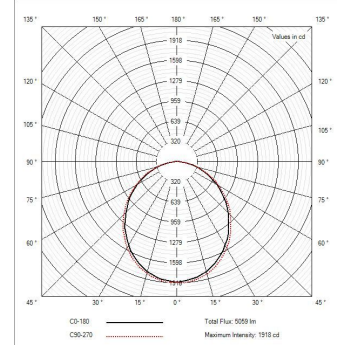

Standard Photometry

Prism P1

Opal F2

Dimensions

Fixing Centres	Adjustable - Length of profile
Dimensions	50 x 75mm profile section 574 to 2814mm profile length
Weight	4.1 kg/m