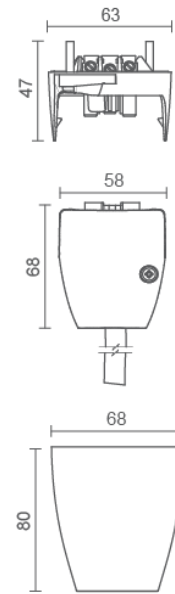

The socket fits onto any standard BESA box. Suitable for standard, dimmable, or specialist lighting applications. The plug latches into place with a satisfying 'click' and the decorative cover, secured with a simple quarter twist, provides the minimalist look. The plug is also designed to look smart enough by itself and can be used without the cover if required.

- Matt black or Matt white finish options
- 6 pole for all dimming and emergency wiring options
- Large capacity terminals 2.5mm
- Suitable for on load connection/disconnection of lighting
- Easy twist lock architectural cover
- Diameter of cover matches diameter of BESA box for a sleek look

Product

Titan 6	TAN6/
---------	-------

BESA Box Mount & Plug*

White	/MW
Black	/MB
*(BESA box not included)	

Architectural Cover

White	/CW
Black	/CB

Technical Data

Rated Voltage	250V
Current Rating	10 Amp
Frequency	4kV
Strain Relief	8kg
IP Rating	IP20
Outgoing Cable Capacity	6 cores – 0.75mm to 1.5mm Ø11mm outer diameter cable
Contact Material	CuZn, Tin-plated
Terminal Material	Spring force: spring steel and wrought copper alloy Screw: steel, galvanized IDC: wrought copper alloy
Terminal Capacity (Socket)	2.5mm
Operating Temperature	-5° to 40° degrees celcius
Product Conformity Standards	EN IEC 61535 2019 , EN60320-1 2015+2016, EN 60320-2-2 1998, EN60598-1, UL 1977, BS 5733, LVD 2014/35/EU, RoHS 2011/65/EU
Certification	UKCA, CE, ROHS

Dimensions

Dimensions	Ø68 x 80mm
Weight	0.160kg

Tel: 01489 878 406 Email: Info@bumblebee-lighting.co.uk Web: bumblebee-lighting.co.uk

Bumblebee, Unit 16 Business Park, Park Lane, Upper Swanmore, Southampton, SO32 2QQ Company No: 10464972 VAT No: 254 3859 81